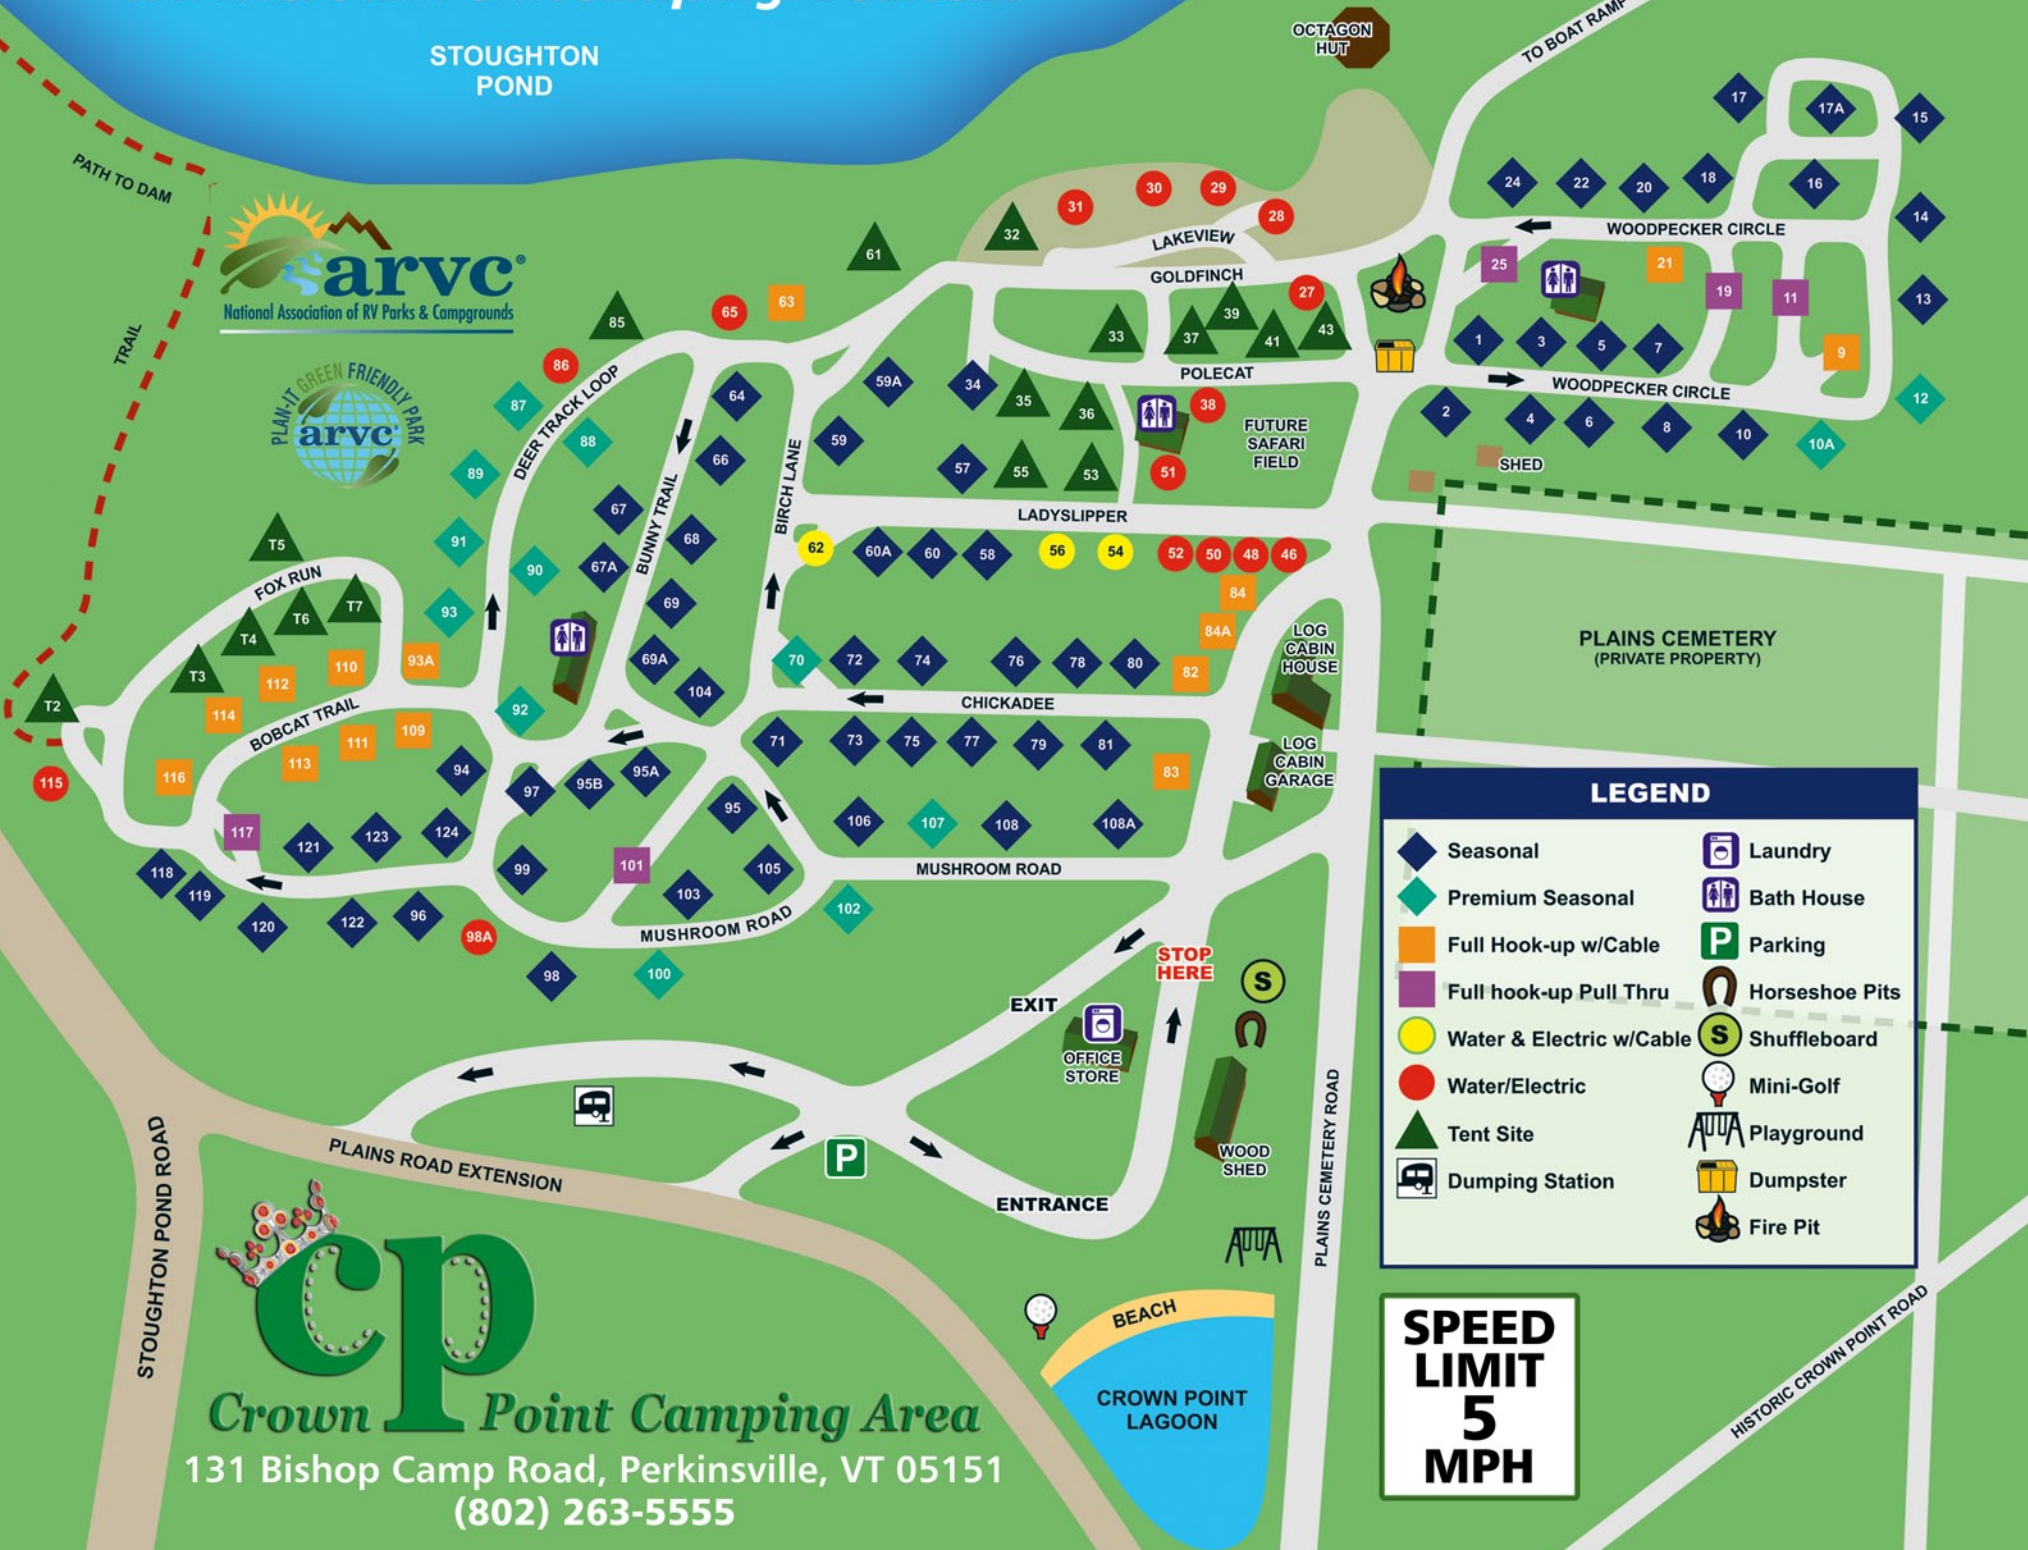

STOUGHTON POND

LEGEND

Seasonal	Laundry
Premium Seasonal	Bath House
Full Hook-up w/Cable	Parking
Full hook-up Pull Thru	Horseshoe Pits
Water & Electric w/Cable	Shuffleboard
Water/Electric	Mini-Golf
Tent Site	Playground
Dumping Station	Dumpster
	Fire Pit

SPEED LIMIT
5
MPH

CP
Crown Point Camping Area

131 Bishop Camp Road, Perkinsville, VT 05151
(802) 263-5555