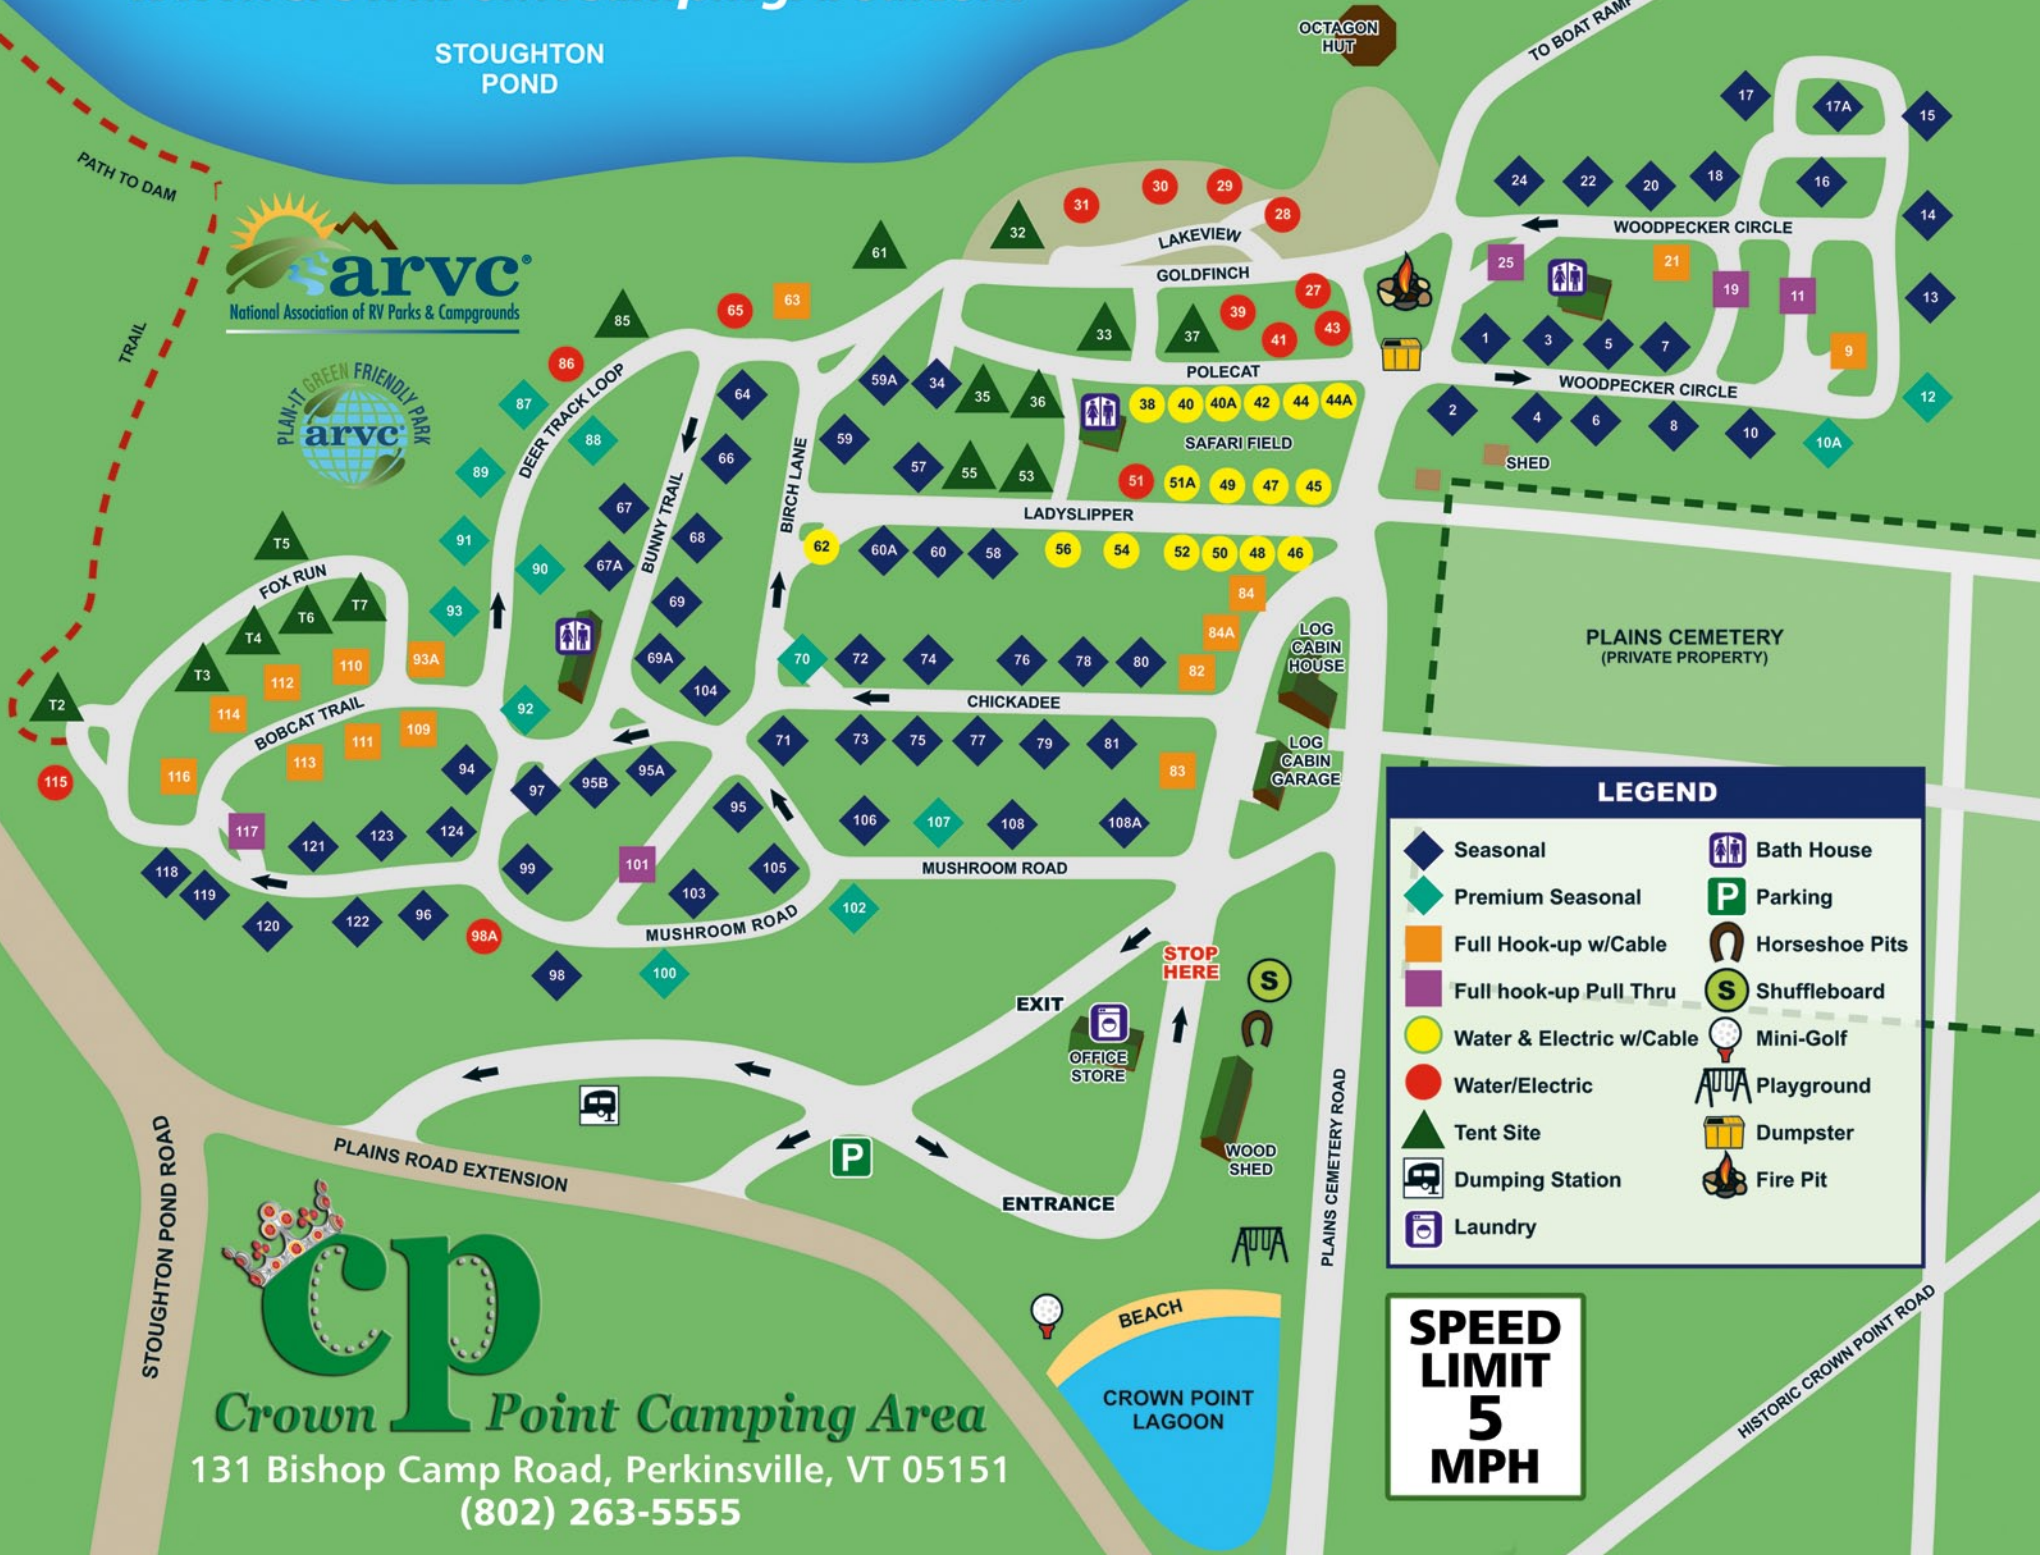

STOUGHTON POND

LEGEND

- Seasonal
- Premium Seasonal
- Full Hook-up w/Cable
- Full hook-up Pull Thru
- Water & Electric w/Cable
- Water/Electric
- Tent Site
- Dumping Station
- Laundry
- Bath House
- Parking
- Horseshoe Pits
- Shuffleboard
- Mini-Golf
- Playground
- Dumpster
- Fire Pit

SPEED LIMIT
5
MPH

CP
Crown Point Camping Area

131 Bishop Camp Road, Perkinsville, VT 05151
(802) 263-5555